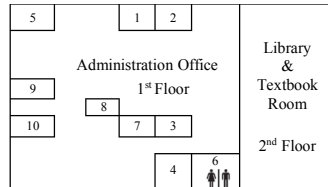

Bradley Field

Drop Off Circle

Campus Map

Administration Office Key

- 1- Principal's Office
- 2- IVP Office
- 3- AVP Office (Last Name A-L)
- 4- AVP Office (Last Name M-Z)
- 5- Attendance
- 6- Health Office
- 7- Athletic Director
- 8- Student Services
- 9- Aspirations Advocate
- 10- Campus Security