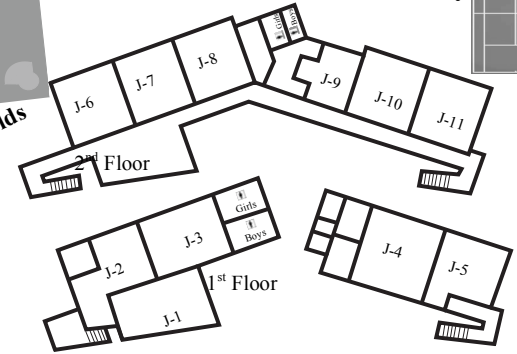

Woodside High School

Alameda de las Pulgas

Tennis Court

Baseball Field

Softball Fields

Woodside Road

Drop Off Roundabout

Faculty Lane

Bradley Field

Drop Off Circle

Campus Map

Administration Office Key

- 1- Principal's Office
- 2- IVP Office
- 3- AVP Office (Last Name A-L)
- 4- AVP Office (Last Name M-Z)
- 5- Attendance
- 6- Health Office
- 7- Athletic Director
- 8- Student Services
- 9- Aspirations Advocate
- 10- Campus Security